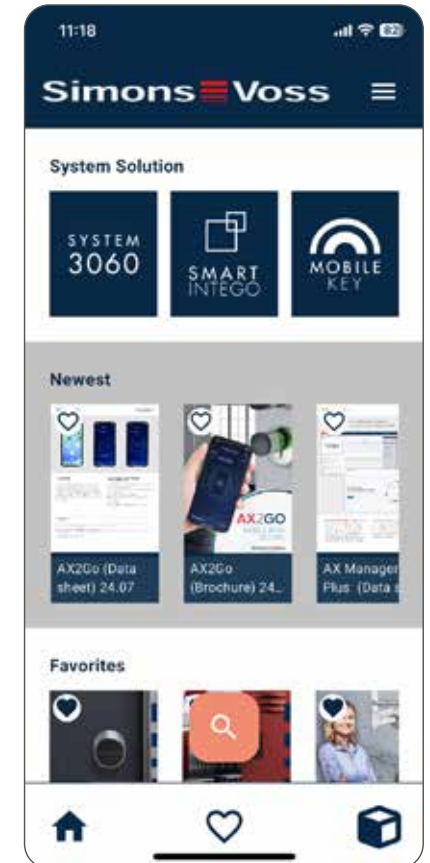

SIMONS VOSS MEDIATHEK

SIMONS VOSS MEDIATHEK

Start screen

Login

Registration

Home

SIMONS VOSS MEDIATHEK

Home

The screenshot shows the Simons Voss mobile app interface. At the top, the status bar displays the time 11:18 and signal strength. The app header features the 'Simons Voss' logo and a hamburger menu icon. The main content is organized into three sections: 'System Solution' with three tiles for 'SYSTEM 3060', 'SMART INTEGO', and 'MOBILE KEY'; 'Newest' with three document thumbnails including 'AX2Go (Data sheet) 24.07', 'AX2Go (Brochure) 24...', and 'AX Manager Plus (Data...'; and 'Favorites' with three document thumbnails, one of which has a heart icon. A search icon is visible on the middle thumbnail in the Favorites section. The bottom navigation bar contains three icons: a house for 'Home', a heart for 'Favourites', and a cube for 'Packages'. Annotations include a red arrow pointing to the search icon labeled 'Search function', and three blue arrows pointing to the 'System Solution', 'Newest documents', and 'Personal favourites Selection via heart symbol' sections.