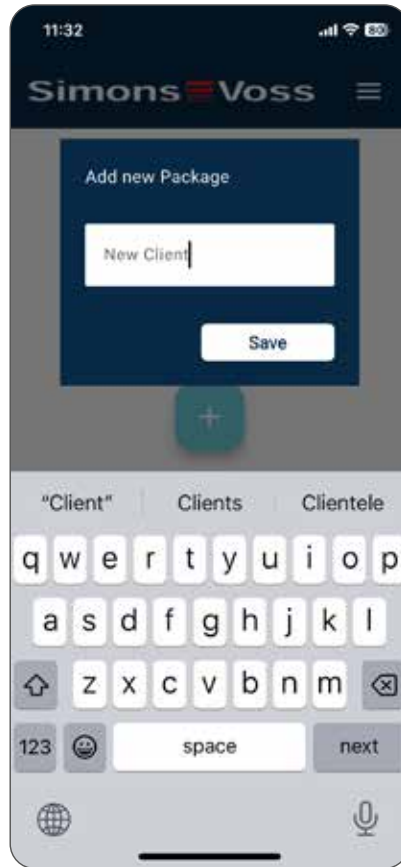

Create a package