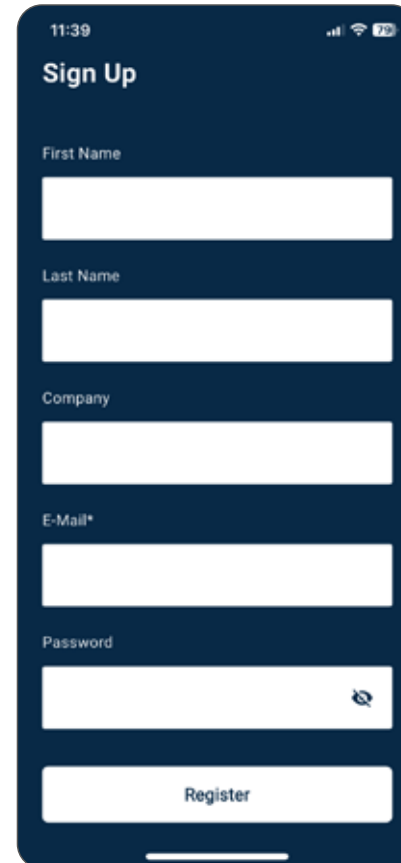

SIMONS VOSS MEDIATHEK

SIMONS VOSS MEDIATHEK

Start screen

Login

Registration

Home

SIMONS VOSS MEDIATHEK

Home

The screenshot shows the Simons Voss mobile app interface. At the top, the status bar displays the time 11:18 and signal strength. The app header features the 'Simons Voss' logo and a hamburger menu icon. The main content is organized into three sections: 'System Solution' with three tiles for 'SYSTEM 3060', 'SMART INTEGO', and 'MOBILE KEY'; 'Newest' with three document thumbnails including 'AX2Go (Data sheet) 24.07', 'AX2Go (Brochure) 24...', and 'AX Manager Plus (Data...'; and 'Favorites' with three document thumbnails, one of which has a heart icon. A search icon is visible on the middle thumbnail in the Favorites section. The bottom navigation bar contains three icons: a house for 'Home', a heart for 'Favourites', and a cube for 'Packages'. Annotations include a red arrow pointing to the search icon labeled 'Search function', and three blue arrows pointing to the 'System Solution', 'Newest documents', and 'Personal favourites Selection via heart symbol' sections.