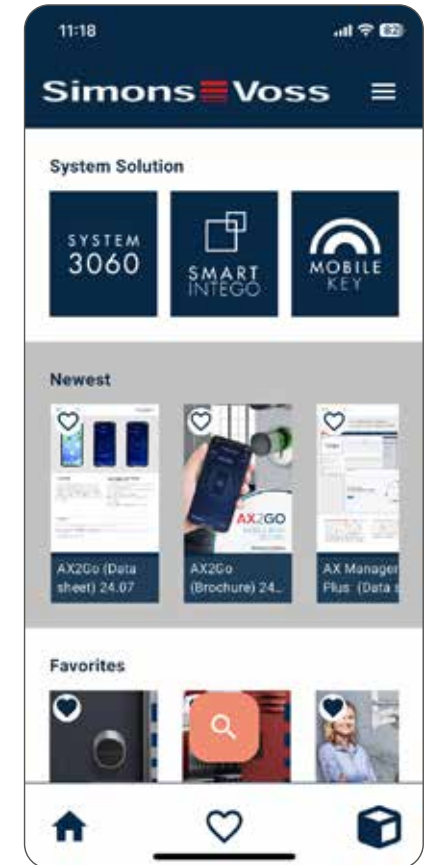

The screenshot shows the Simons Voss mobile app interface. At the top, the status bar displays the time 11:18 and signal strength. The app header features the 'Simons Voss' logo and a hamburger menu icon. The main content is organized into three sections: 'System Solution' with three tiles for 'SYSTEM 3060', 'SMART INTEGO', and 'MOBILE KEY'; 'Newest' with three document thumbnails including 'AX2Go (Data sheet) 24.07', 'AX2Go (Brochure) 24...', and 'AX Manager Plus (Data...'; and 'Favorites' with three document thumbnails, one of which has a heart icon. A search icon is visible on the middle thumbnail in the Favorites section. The bottom navigation bar contains three icons: a house for 'Home', a heart for 'Favourites', and a cube for 'Packages'. Annotations include a red arrow pointing to the search icon labeled 'Search function', and three blue arrows pointing to the 'System Solution', 'Newest documents', and 'Personal favourites Selection via heart symbol' sections.

Search result example

SIMONS VOSS MEDIATHEK

Home > FAVOURITES

Page Favourites

View document

Document:
Create a package // favour // send

Home with favourites

SIMONS VOSS MEDIATHEK