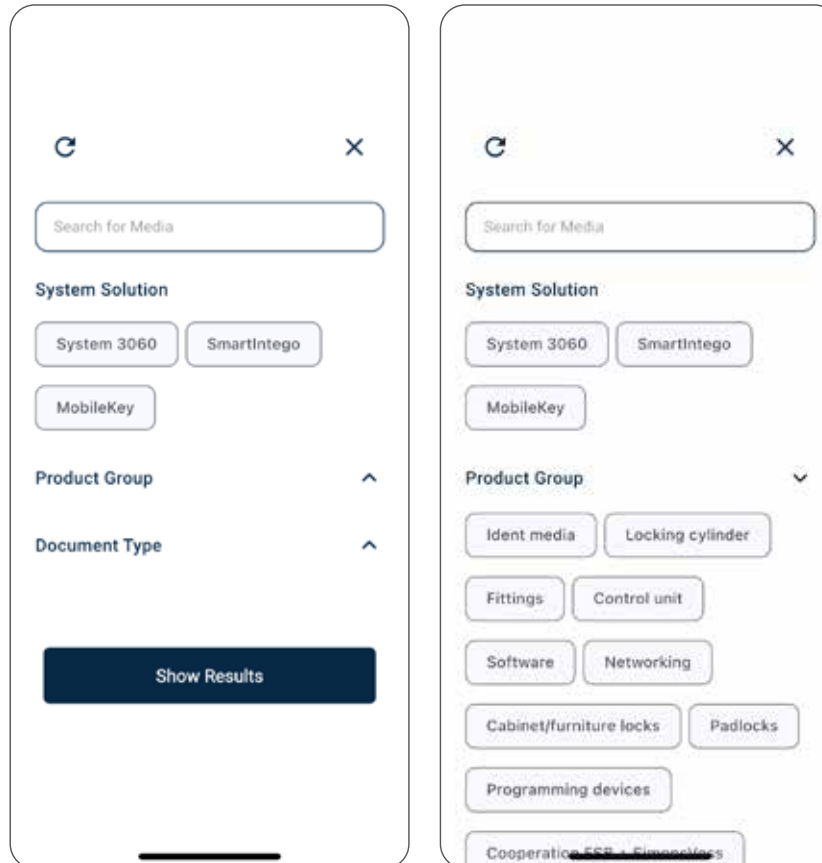

Search by system/product/document+free text search