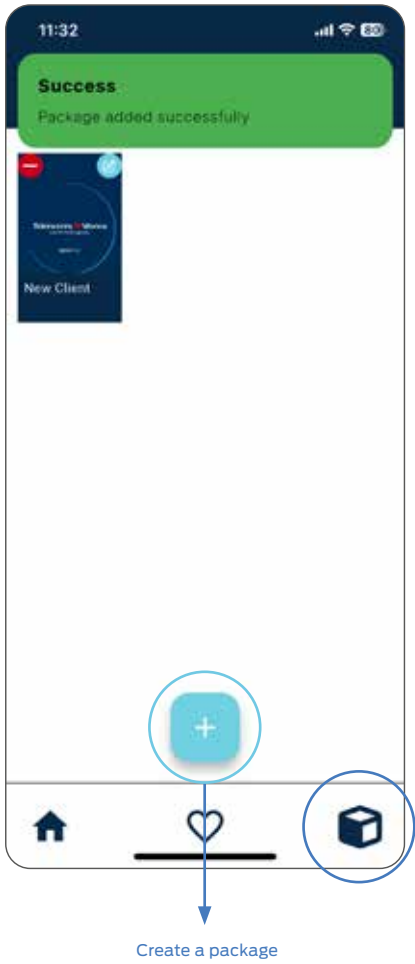

SIMONS VOSS MEDIATHEK

PAKETE