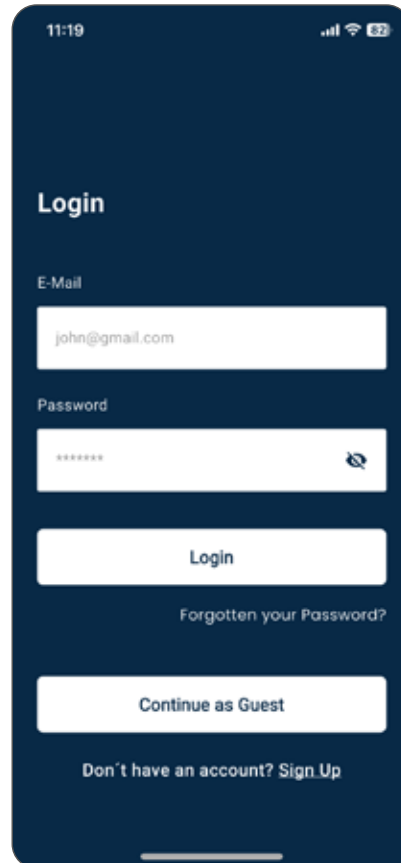

SIMONS VOSS MEDIATHEK

SIMONS VOSS MEDIATHEK

Start screen

Login

Registration

Home

SIMONS VOSS MEDIATHEK

Home

The screenshot shows the Simons Voss mobile app interface. At the top, the status bar displays the time 11:18 and signal strength. The app header features the 'Simons Voss' logo and a hamburger menu icon. The main content is organized into three sections: 'System Solution' with three tiles for 'SYSTEM 3060', 'SMART INTEGO', and 'MOBILE KEY'; 'Newest' with three document thumbnails including 'AX2Go (Data sheet) 24.07', 'AX2Go (Brochure) 24...', and 'AX Manager Plus (Data...'; and 'Favorites' with three document thumbnails, one of which has a heart icon. A search icon is visible on the middle thumbnail in the Favorites section. The bottom navigation bar contains three icons: a house for 'Home', a heart for 'Favourites', and a cube for 'Packages'. Annotations include a red arrow pointing to the search icon labeled 'Search function', and three blue arrows pointing to the 'System Solution', 'Newest documents', and 'Personal favourites Selection via heart symbol' sections.