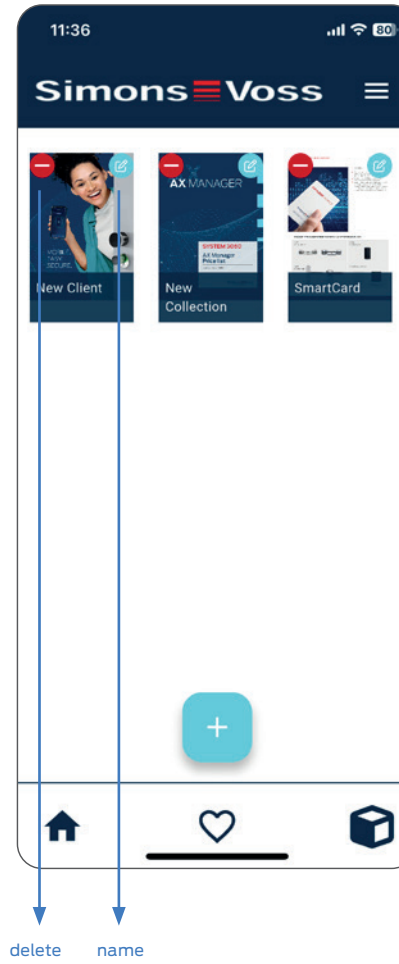

Für **Specialist retailer**:
Login: **SimonsVoss**
Password: **Munich**

Home

The screenshot shows the Simons Voss mobile app interface. At the top, the status bar displays the time 11:18, signal strength, Wi-Fi, and battery at 82%. The app header features the Simons Voss logo and a menu icon. The main content is organized into three sections: 'System Solution' with three tiles for SYSTEM 3060, SMART INTEGO, and MOBILE KEY; 'Newest' with three document thumbnails including 'AX2Go (Data sheet) 24.07', 'AX2Go (Brochure) 24...', and 'AX Manager Plus (Data s...'; and 'Favorites' with three document thumbnails, one of which has a heart icon. A search icon is overlaid on the middle favorite document. The bottom navigation bar includes icons for Home, Favourites, and Packages. Annotations with arrows point to various elements: a blue arrow from 'System solution Quick selection / all documents' points to the System Solution tiles; a blue arrow from 'Newest documents' points to the Newest section; a blue arrow from 'Personal favourites Selection via heart symbol' points to the heart icon on a favorite document; and a red arrow from 'Search function' points to the search icon on the favorite document.

System solution
Quick selection / all documents

Newest documents

Personal favourites
Selection via heart symbol

Search function

Home Favourites Packages

Home > SEARCH

Search by system/product/document+free text search

Search result example

Home > FAVOURITES

Page Favourites

View document

Document:
Create a package // favour // send

Home with favourites

PAKETE

Create a package

Overview of packages

View+edit package