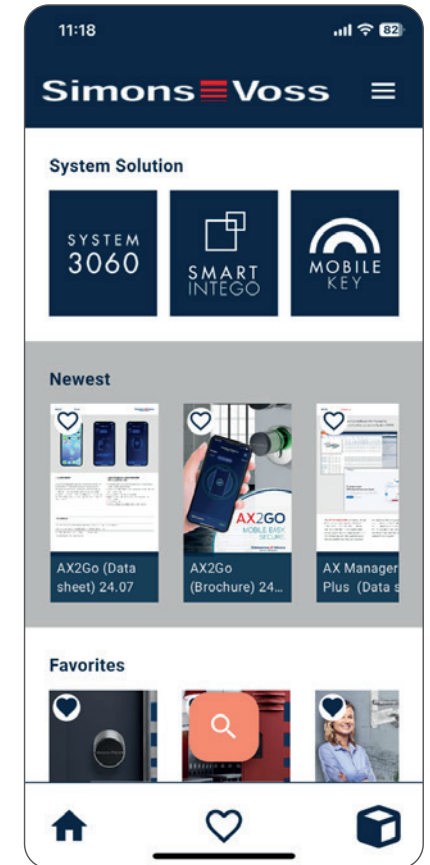

Für **Specialist retailer**:
Login: **SimonsVoss**
Password: **Munich**

Home

The screenshot shows the Simons Voss mobile app interface. At the top, the status bar displays the time 11:18, signal strength, Wi-Fi, and battery at 82%. The app header features the Simons Voss logo and a menu icon. The main content is organized into three sections: 'System Solution' with three tiles for SYSTEM 3060, SMART INTEGO, and MOBILE KEY; 'Newest' with three document thumbnails including 'AX2Go (Data sheet) 24.07', 'AX2Go (Brochure) 24...', and 'AX Manager Plus (Data s...'; and 'Favorites' with three document thumbnails, one of which has a heart icon. A search icon is overlaid on the middle favorite document. The bottom navigation bar includes icons for Home, Favourites, and Packages. Annotations with arrows point to various elements: a blue arrow from 'System solution Quick selection / all documents' points to the System Solution tiles; a blue arrow from 'Newest documents' points to the Newest section; a blue arrow from 'Personal favourites Selection via heart symbol' points to the heart icon on a favorite document; and a red arrow from 'Search function' points to the search icon on the favorite document.

System solution
Quick selection / all documents

Newest documents

Personal favourites
Selection via heart symbol

Search function

Home Favourites Packages

Home > SEARCH

Search by system/product/document+free text search

Search result example

Home > FAVOURITES

Page Favourites

View document

Document:
Create a package // favour // send

Home with favourites

PAKETE

Create a package