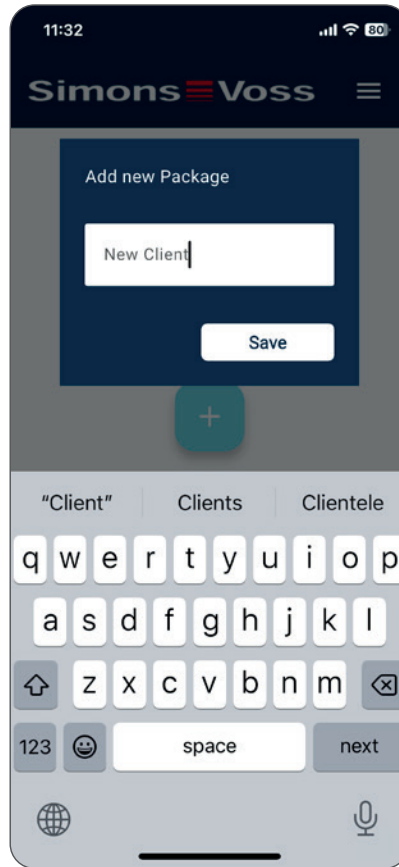

Für **Specialist retailer**:
Login: **SimonsVoss**
Password: **Munich**

Home

The screenshot shows the Simons Voss mobile app interface. At the top, the status bar displays the time 11:18, signal strength, Wi-Fi, and battery at 82%. The app header features the Simons Voss logo and a menu icon. The main content is organized into three sections: 'System Solution' with three tiles for SYSTEM 3060, SMART INTEGO, and MOBILE KEY; 'Newest' with three document thumbnails including 'AX2Go (Data sheet) 24.07', 'AX2Go (Brochure) 24...', and 'AX Manager Plus (Data s...'; and 'Favorites' with three document thumbnails, one of which has a heart icon. A search icon is overlaid on the middle favorite document. The bottom navigation bar includes icons for Home, Favourites, and Packages. Annotations with arrows point to various elements: a blue arrow from 'System solution Quick selection / all documents' points to the System Solution tiles; a blue arrow from 'Newest documents' points to the Newest section; a blue arrow from 'Personal favourites Selection via heart symbol' points to the heart icon on a favorite document; and a red arrow from 'Search function' points to the search icon on the favorite document.

System solution
Quick selection / all documents

Newest documents

Personal favourites
Selection via heart symbol

Search function

Home Favourites Packages

Home > SEARCH

Search by system/product/document+free text search

Search result example

Home > FAVOURITES

Page Favourites

View document

Document:
Create a package // favour // send

Home with favourites

PAKETE

Create a package