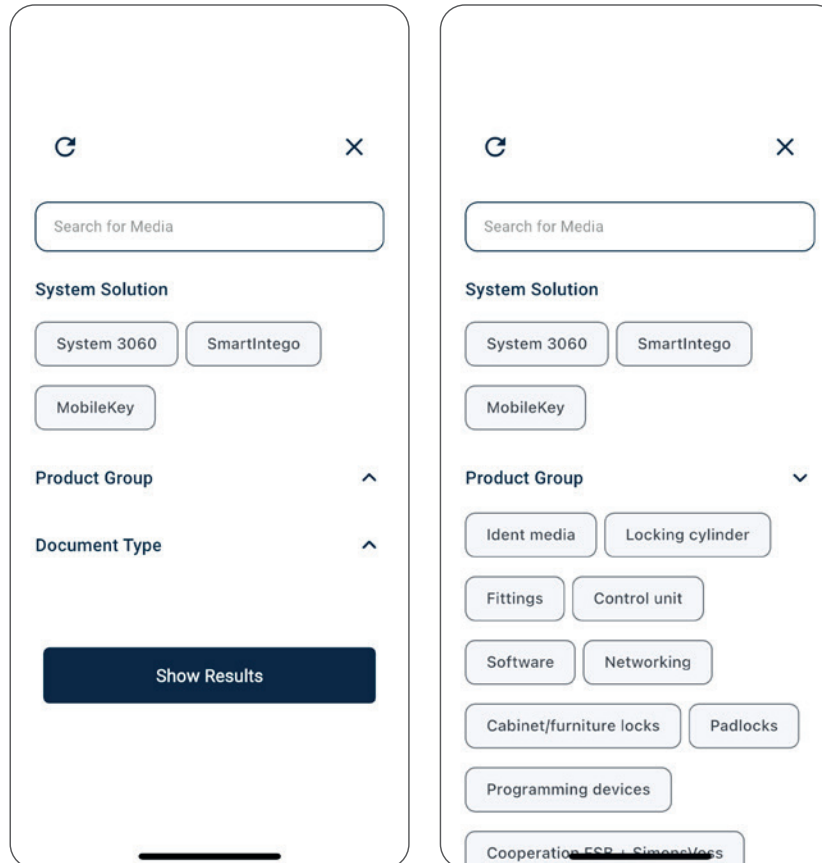

Für **Specialist retailer**:
Login: **SimonsVoss**
Password: **Munich**

Home

The screenshot shows the Simons Voss mobile app interface. At the top, the status bar displays the time 11:18, signal strength, Wi-Fi, and battery at 82%. The app header features the Simons Voss logo and a menu icon. The main content is organized into three sections: 'System Solution' with three tiles for SYSTEM 3060, SMART INTEGO, and MOBILE KEY; 'Newest' with three document thumbnails including 'AX2Go (Data sheet) 24.07', 'AX2Go (Brochure) 24...', and 'AX Manager Plus (Data s...'; and 'Favorites' with three document thumbnails, one of which has a heart icon. A search icon is overlaid on the middle favorite document. The bottom navigation bar includes icons for Home, Favourites, and Packages. Annotations with arrows point to various elements: a blue arrow from 'System solution Quick selection / all documents' points to the System Solution tiles; a blue arrow from 'Newest documents' points to the Newest section; a blue arrow from 'Personal favourites Selection via heart symbol' points to the heart icon on a favorite document; and a red arrow from 'Search function' points to the search icon on the favorite document.

System solution
Quick selection / all documents

Newest documents

Personal favourites
Selection via heart symbol

Search function

Home Favourites Packages

Home > SEARCH

Search by system/product/document+free text search