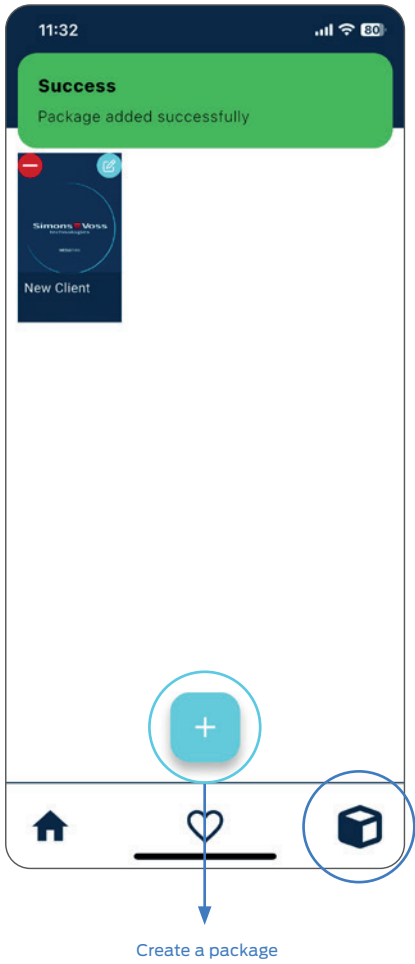

Für **Specialist retailer**:
Login: **SimonsVoss**
Password: **Munich**

Home

The screenshot shows the Simons Voss mobile app interface. At the top, the status bar displays the time 11:18, signal strength, Wi-Fi, and battery at 82%. The app header features the Simons Voss logo and a menu icon. The main content is organized into three sections: 'System Solution' with three tiles for SYSTEM 3060, SMART INTEGO, and MOBILE KEY; 'Newest' with three document thumbnails including 'AX2Go (Data sheet) 24.07', 'AX2Go (Brochure) 24...', and 'AX Manager Plus (Data s...'; and 'Favorites' with three document thumbnails, one of which has a heart icon. A search icon is overlaid on the middle favorite document. The bottom navigation bar includes icons for Home, Favourites, and Packages. Annotations with arrows point to various elements: a blue arrow from 'System solution Quick selection / all documents' points to the System Solution tiles; a blue arrow from 'Newest documents' points to the Newest section; a blue arrow from 'Personal favourites Selection via heart symbol' points to the heart icon on a favorite document; and a red arrow from 'Search function' points to the search icon on the favorite document.

Search result example

Home > FAVOURITES

Page Favourites

View document

Document:
Create a package // favour // send

Home with favourites

PAKETE

Create a package