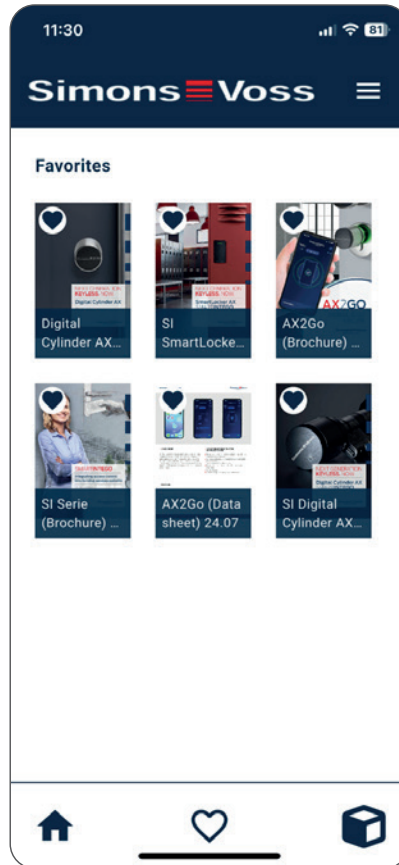

Page Favourites